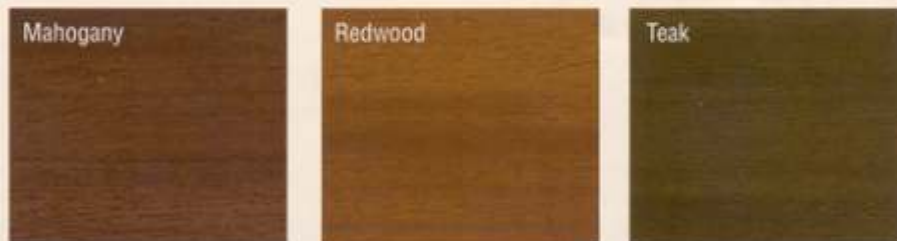

By choosing **highwood**® fence you are assured of quality product and service... and can rest easy knowing that you just significantly improved the "curb-appeal" of your home.

All caps are interchangeable with all fence colors.

Premium "New England" style caps shown in (from left) sandalwood, weathered cedar & hawthorne.

Luxury metallic-effect caps. Black base with silver vein/red vein upper finish.

Highwood custom/designer colors.

Highwood fence "standard colors" are mahogany, redwood & teak.

Top above: Scalloped flat-top picket style shown in redwood with luxury "red vein" post caps.

Bottom above: Privacy style fence in a commercial application. Shown in coffee with premium sandalwood color caps.